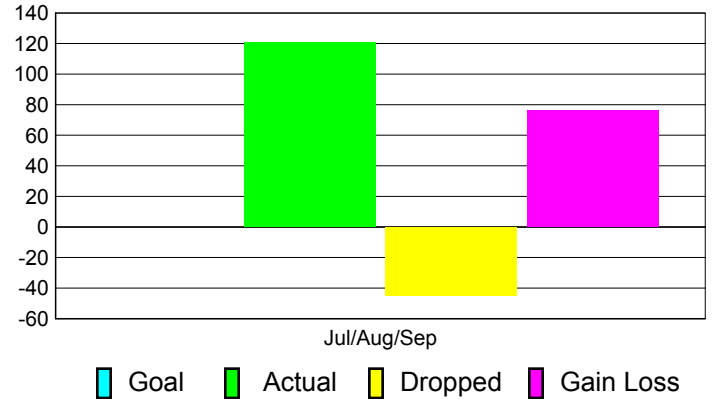

### YTD Status Quo Clubs 2011-2012

Status Quo Clubs Compared to Status Quo Members

## MEMBERSHIP

**Membership Results**  
2011-2012

**Membership**  
2010-2011

Month	Net Memb Goal	Actual New Memb	Actual Dropped Memb	Gain/Loss of Memb	Gain/Loss of Memb
Jul/Aug/Sep		121	-45	76	40
<b>Totals</b>		<b>121</b>	<b>-45</b>	<b>76</b>	<b>40</b>

### Membership Results 2011-2012

Goal, New, Dropped, Gain/Loss

### Comparison of Membership Gain/Loss

Current Year Compared to the Previous Year